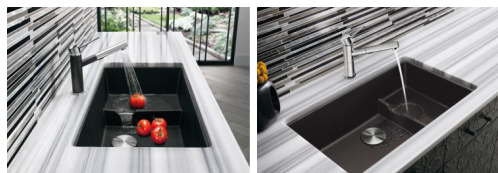

## Features

---

Clean lines and versatility. Be prepared for the unexpected.

Made in Germany

80% natural granite composite material

Exceptional resistance to heat, stains, scratches and acids

Non porous - dirt and bacteria cannot penetrate the surface of the sink

Innovative design features raised ledge for placement of colander to rinse fruits and vegetables

Rear-positioned drain hole maximize usable bowl and cabinet storage space

Virtually flat sink bottom prevents glassware from tipping over

Mesh basket, 3 1/2" (90 mm) stainless steel strainer included

Limited Lifetime Warranty